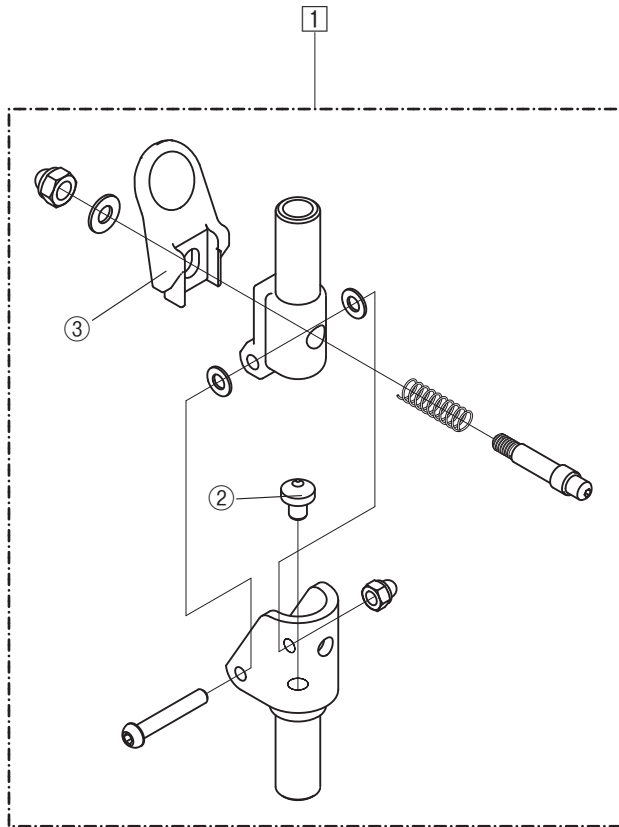

LS-43RD

6.JOINT