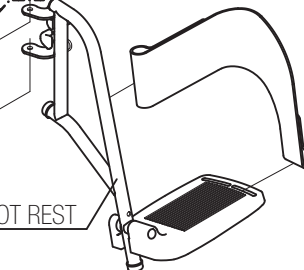

DRUM BRAKE

CASTER

10

26

FOOT REST

LS-43RD
3.FOOT REST

LS-43RD
4.CASTER

LS-43RD
5.ARM REST