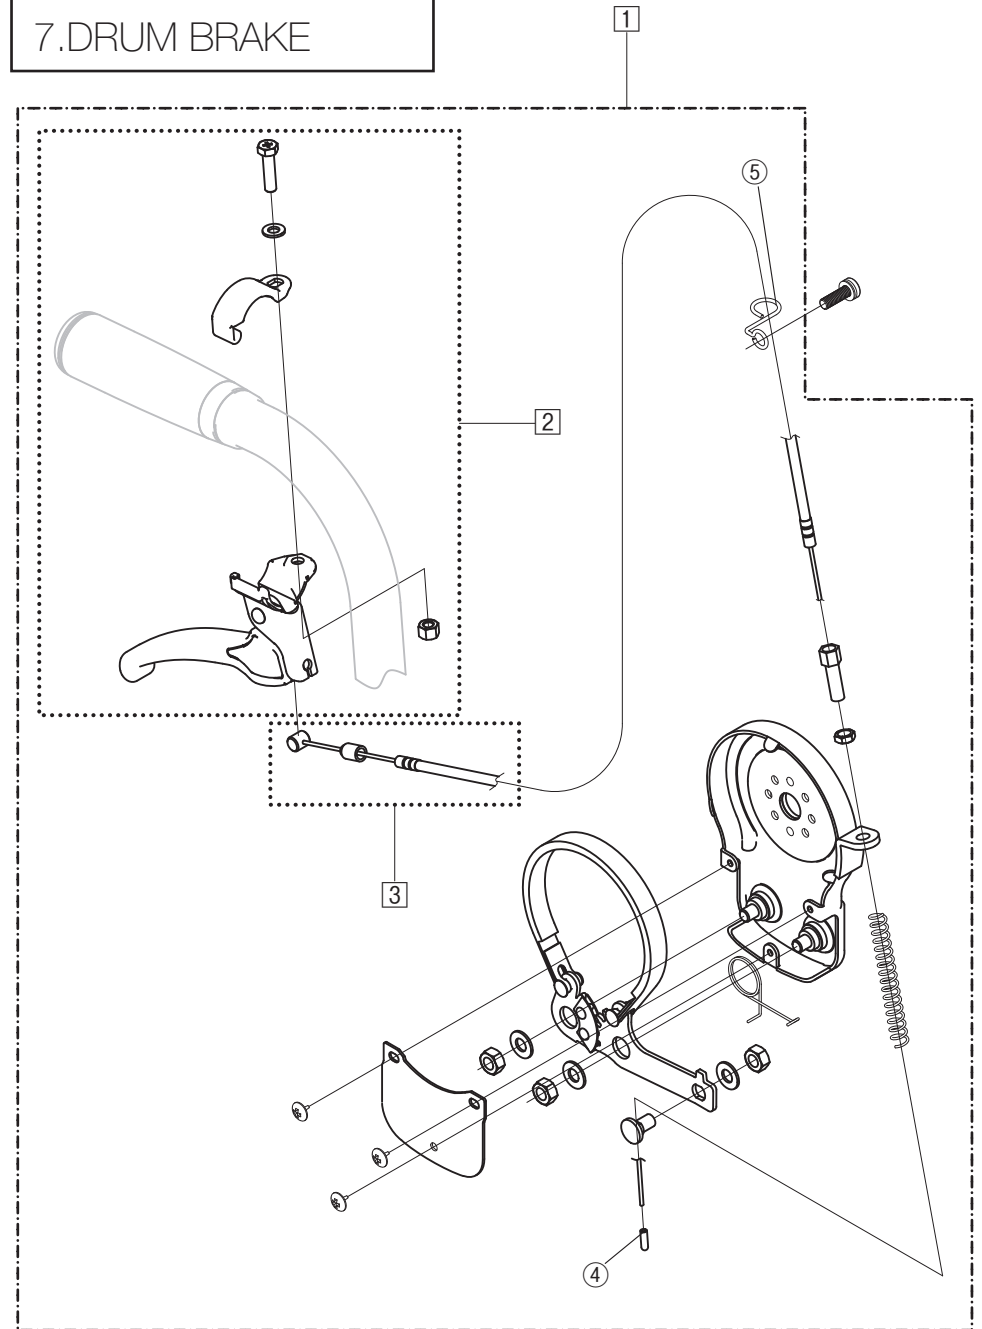

LS-43RD

7.DRUM BRAKE