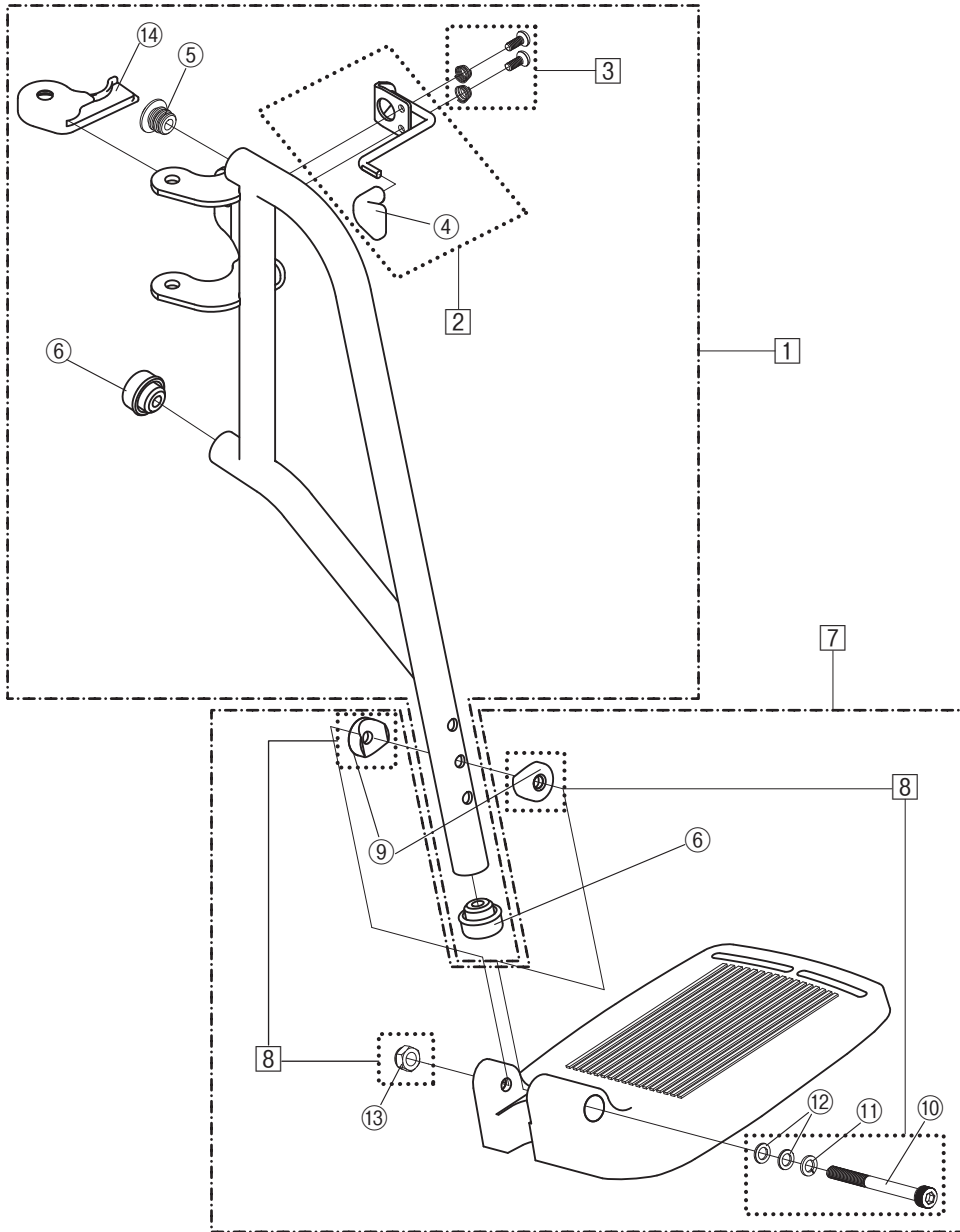

DRUM BRAKE

CASTER

10

26

FOOT REST

LS-43RD
3.FOOT REST

LS-43RD
4.CASTER

LS-43RD
5.ARM REST