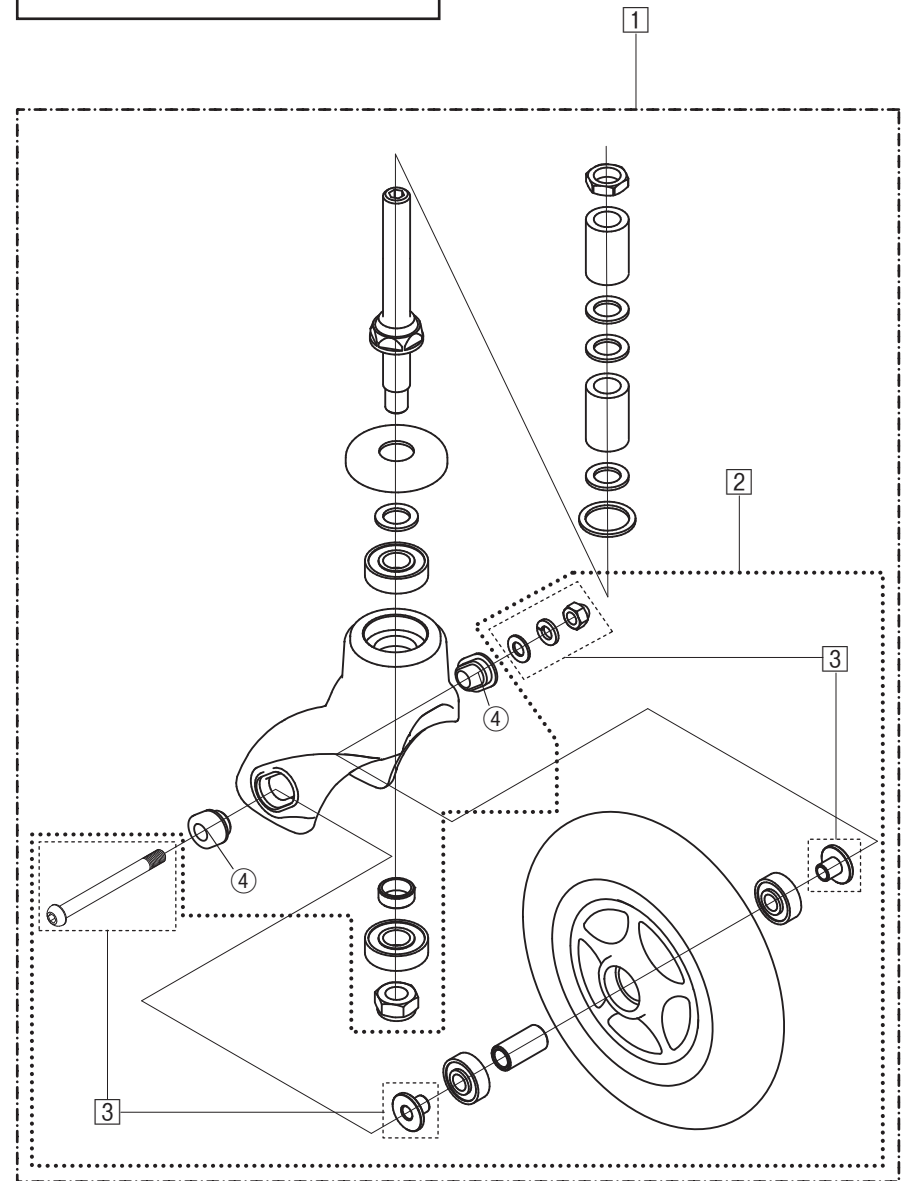

DRUM BRAKE

CASTER

10

26

FOOT REST

LS-43RD
3.FOOT REST

LS-43RD
4.CASTER

LS-43RD
5.ARM REST