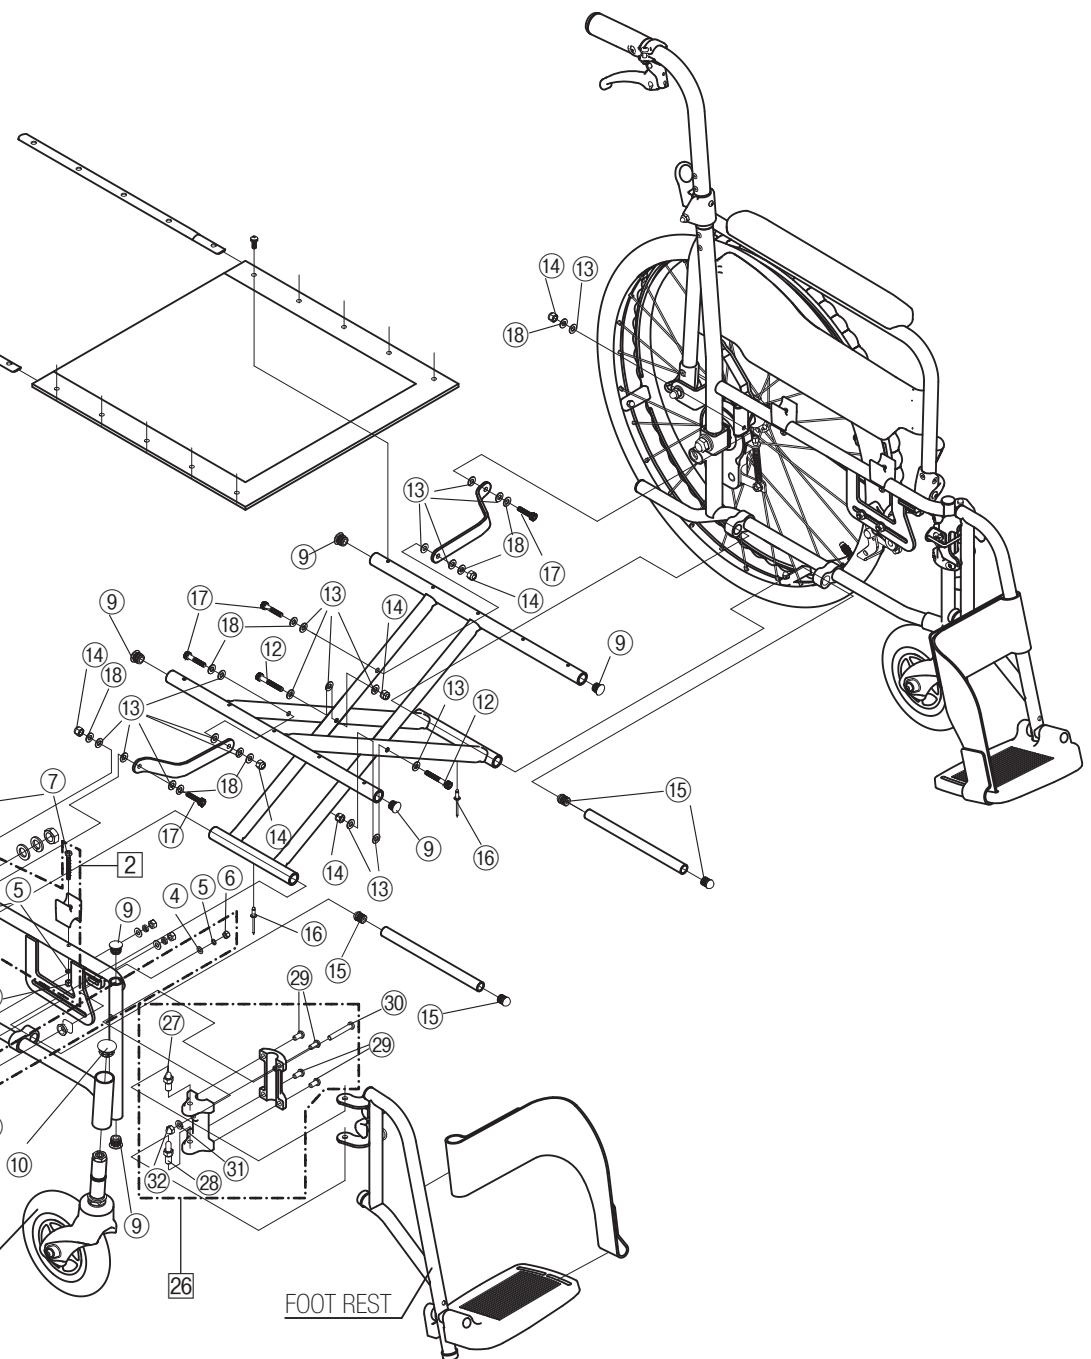

DRUM BRAKE

CASTER

10

26

FOOT REST

LS-43RD
3.FOOT REST

LS-43RD
4.CASTER

LS-43RD
5.ARM REST